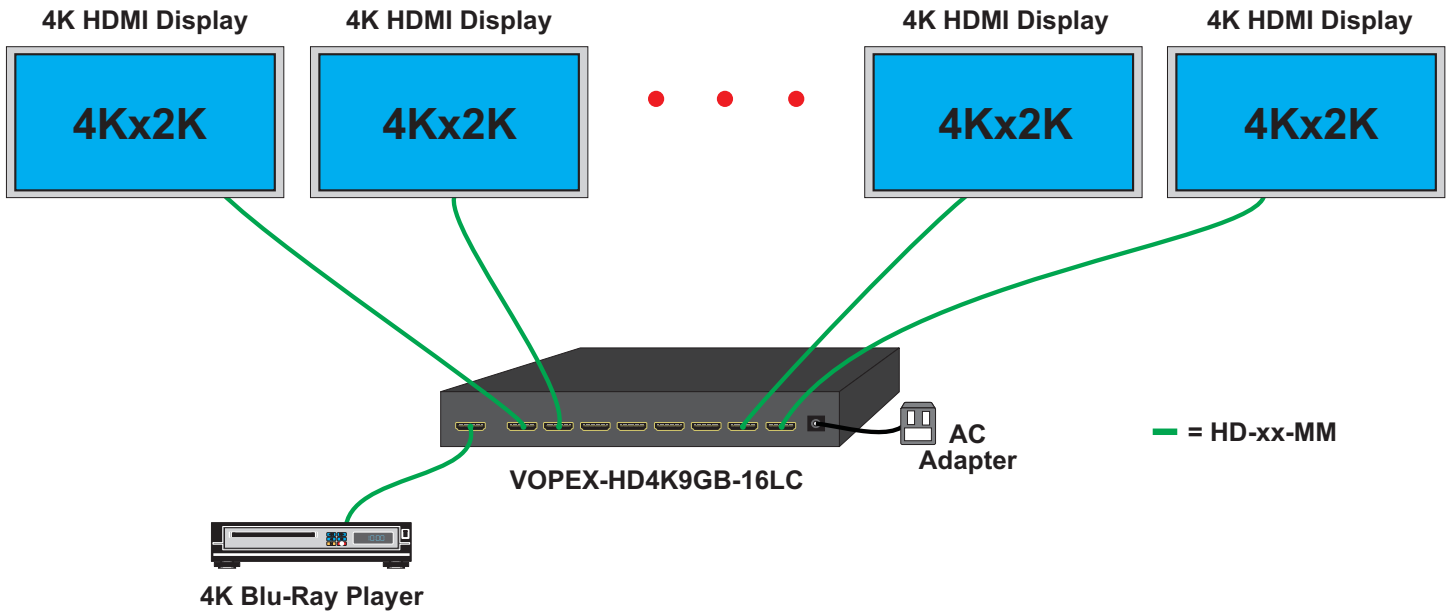

Low-Cost 4K 9Gbps HDMI Video Splitter: 16-Port

VOPEX®

Simultaneously display the same Ultra-HD 4Kx2K 30Hz image from one 9Gbps HDMI video source to 16 displays

- Supports Ultra-HD 4Kx2K resolutions (3840x2160 @30Hz) and HDTV resolutions to 1080p.
- HDMI features supported:
 - HDMI 1.4
 - Dolby TrueHD, LPCM 7.1, DTS-HD Master Audio, and Dolby Digital+
 - 36-bit Deep Color
 - Bandwidth up to 9 Gbps
 - 3D
- HDCP compliant.
- Plug and play functionality – no new software or drivers required.
- Ideal for digital signage, tradeshows, or classrooms where high quality video on multiple displays is needed.

VOPEX-HD4K9GB-16LC (Front & Back)

- Resolutions to Ultra-HD 4Kx2K 30Hz
- 9Gbps bandwidth
- HDMI 1.4

The VOPEX® 4K 9Gbps HDMI Splitter simultaneously displays the same Ultra-HD 4Kx2K 30Hz image from one 9Gbps HDMI video source to 16 displays.

Configuration and Cable Illustration

Low-Cost 4K 9Gbps HDMI Video Splitter: 16-Port

VOPEX®

Simultaneously display the same Ultra-HD 4Kx2K 30Hz image from one 9Gbps HDMI video source to 16 displays

Specifications

Video Input

- One female HDMI Type A connector.
- HDCP compatible.

Video Output

- 16 female HDMI Type A connectors.
- Supports Ultra-HD 4Kx2K resolutions (3840x2160 @30Hz) and HDTV resolutions to 1080p.
- HDCP compatible.
- Max data rate: 9 Gbps